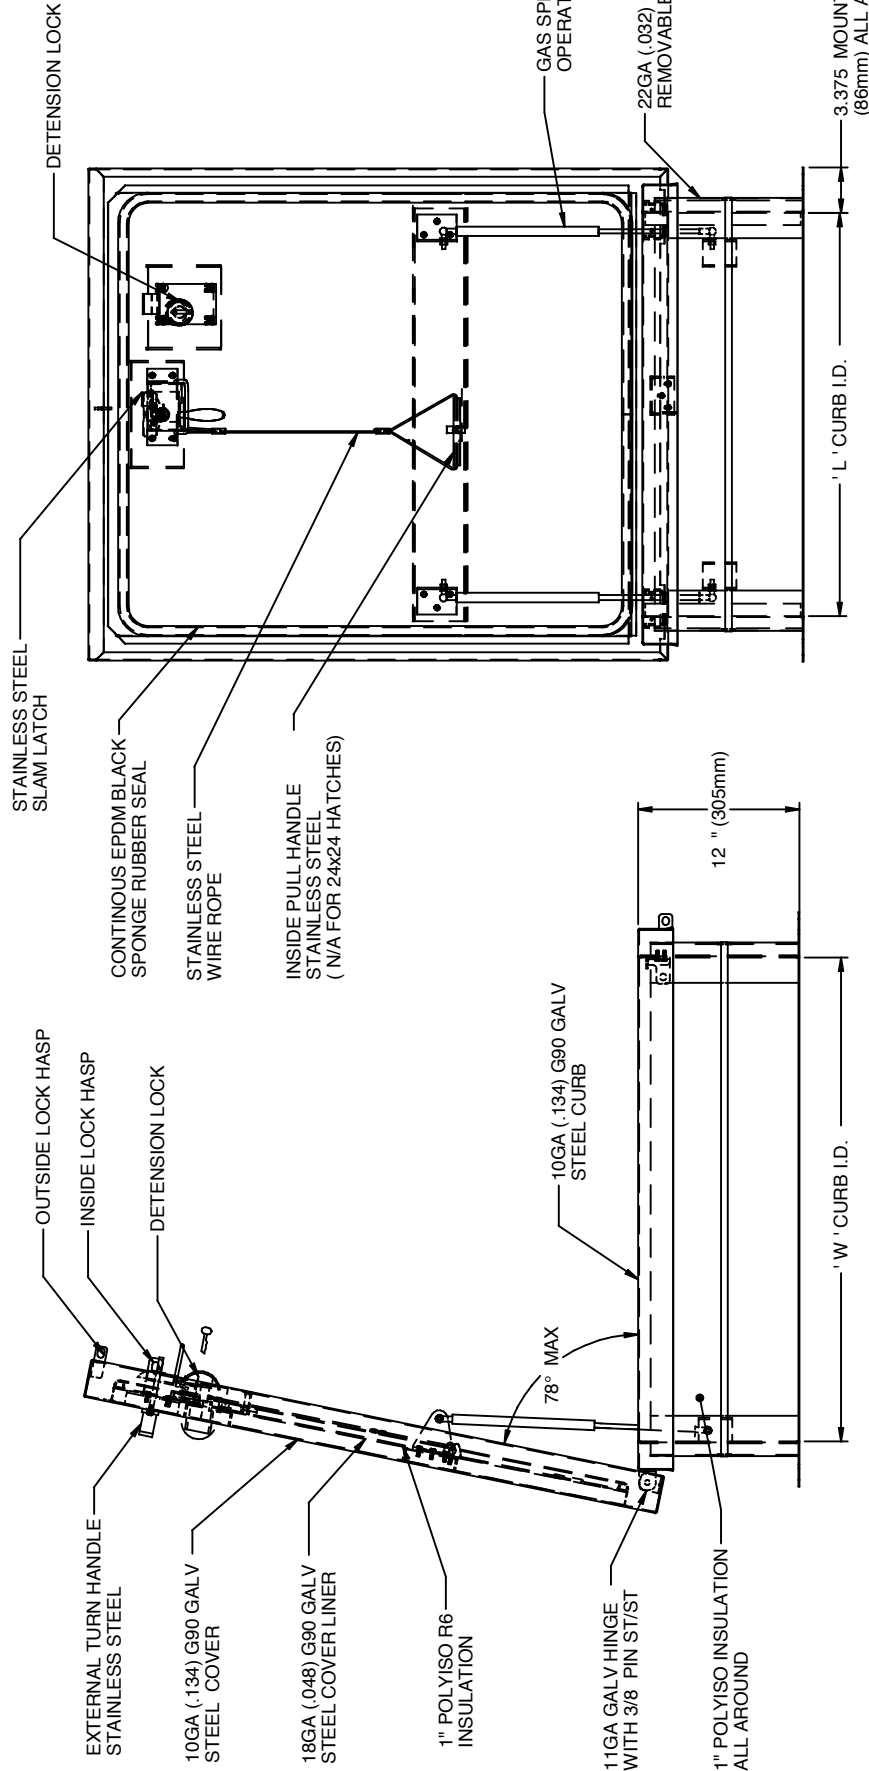

www.acudor.com
 U.S.A.: info@acudor.com / 800.722.0501
 CANADA: info@acudor.ca / 844.228.3671
 INTERNATIONAL: info@acudorintl.com / 905.428.2240

SECURITY ROOF HATCH GALVANIZED

QTY	OPENING WIDTH 'W'	OPENING LENGTH 'L'	QTY	OPENING WIDTH 'W'	OPENING LENGTH 'L'
	24" (610mm)	24" (610mm)		36" (914mm)	30" (762mm)
	36" (914mm)	24" (610mm)		36" (914mm)	36" (914mm)
	30" (762mm)	30" (762mm)			

ASSEMBLY NOTE:

UNIT SHALL BE COMPLETELY ASSEMBLED AS SHOWN AND SUPPLIED TO JOB READY FOR INSTALLATION

FINISH: BAKED ENAMEL POLYESTER
 COLOR: RAL 7046 TELEGREY2

JOB NAME:
 CUSTOMER:

APPROVED BY:
 DATE:

This document contains proprietary information which is the property of Acudor Products. It shall not be modified, copied, furnished, nor distributed (in whole or in part) without proper authorization. Copyright © 2020 Acudor Products.