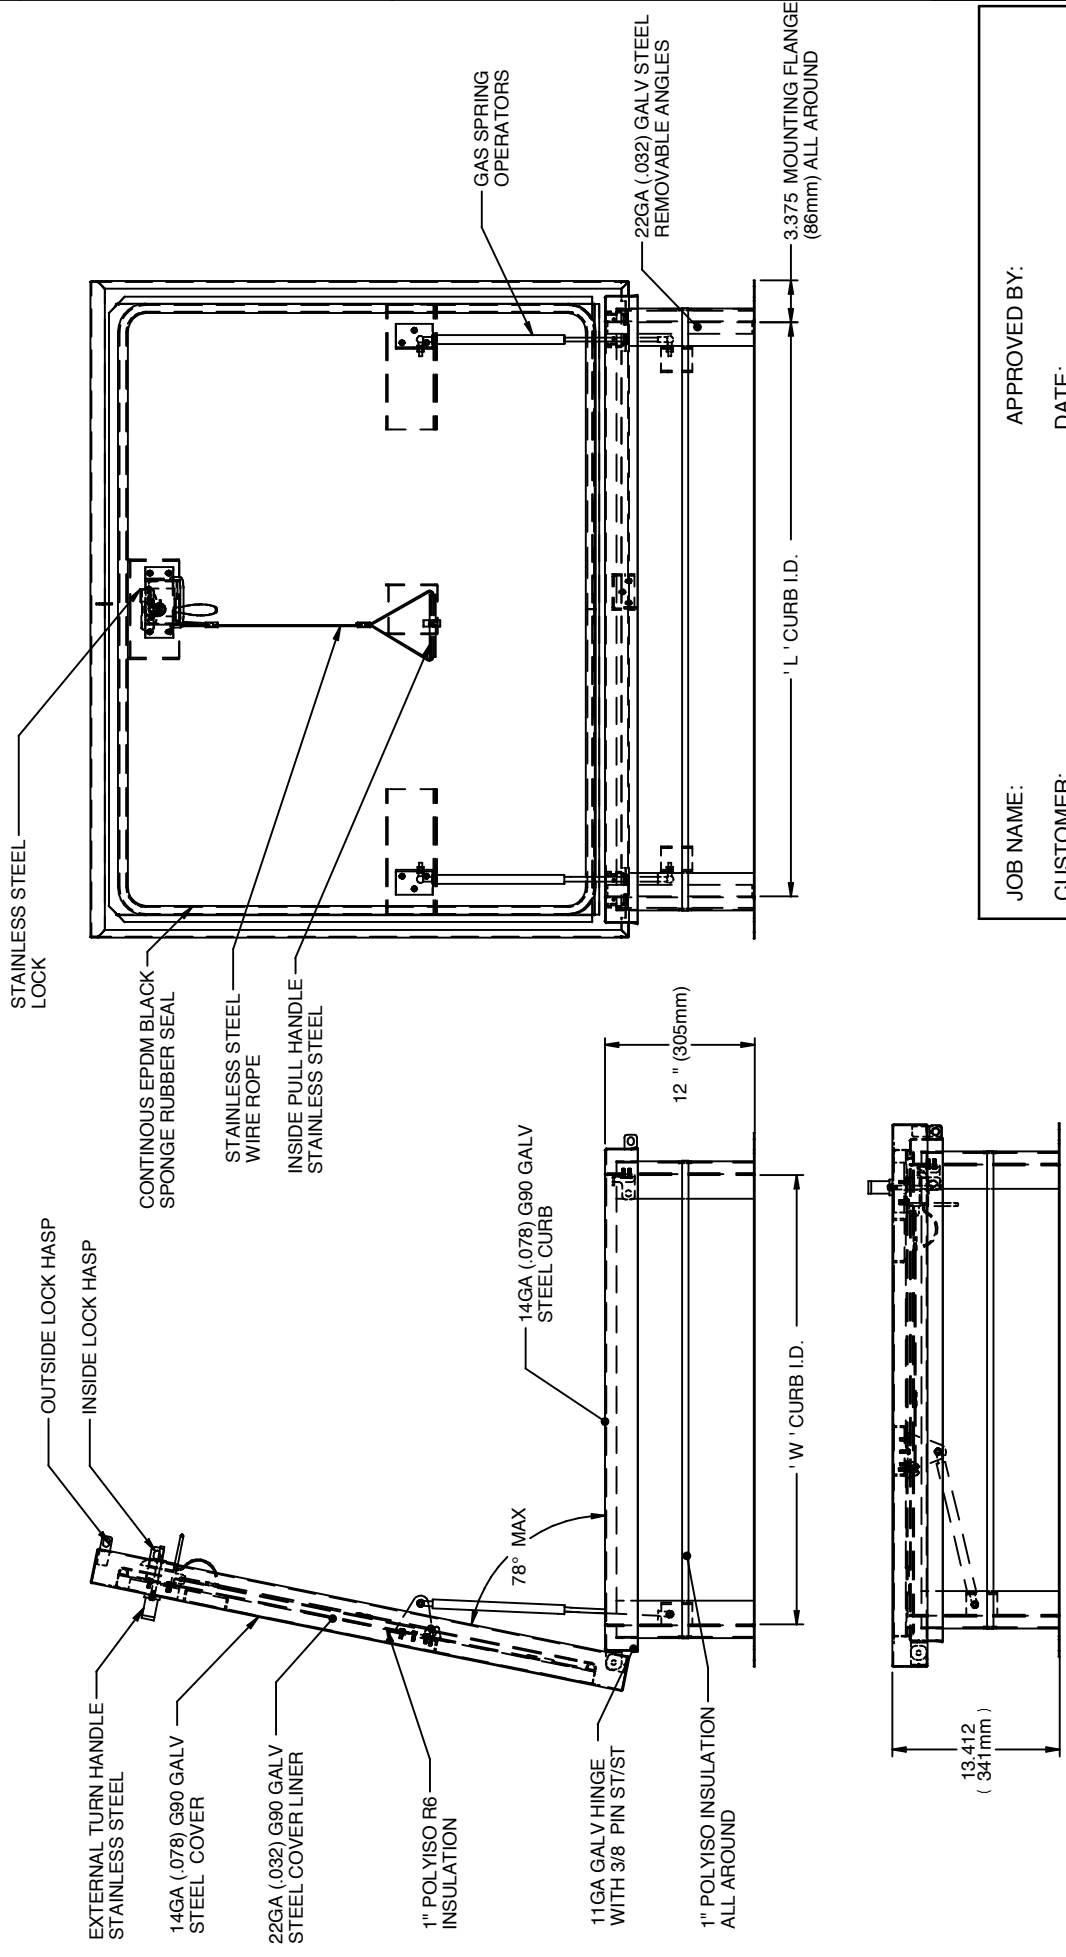

www.acudor.com

U.S.A.: info@acudor.com / 800.722.0501

CANADA: info@acudor.ca / 844.228.3671

INTERNATIONAL: info@acudorintl.com / 905.428.2240

SHIP STAIR ACCESS ROOF HATCH GALVANIZED

ASSEMBLY NOTE:

UNIT SHALL BE COMPLETELY ASSEMBLED AS SHOWN AND SUPPLIED TO JOB READY FOR INSTALLATION

FINISH: BAKED ENAMEL POLYESTER
COLOR: RAL 7046 TELEGREY2

QTY	OPENING WIDTH 'W'	OPENING LENGTH 'L'	QTY	OPENING WIDTH 'W'	OPENING LENGTH 'L'
	30" (762mm)	54" (1372mm)			

APPROVED BY:

DATE:

JOB NAME:

CUSTOMER: