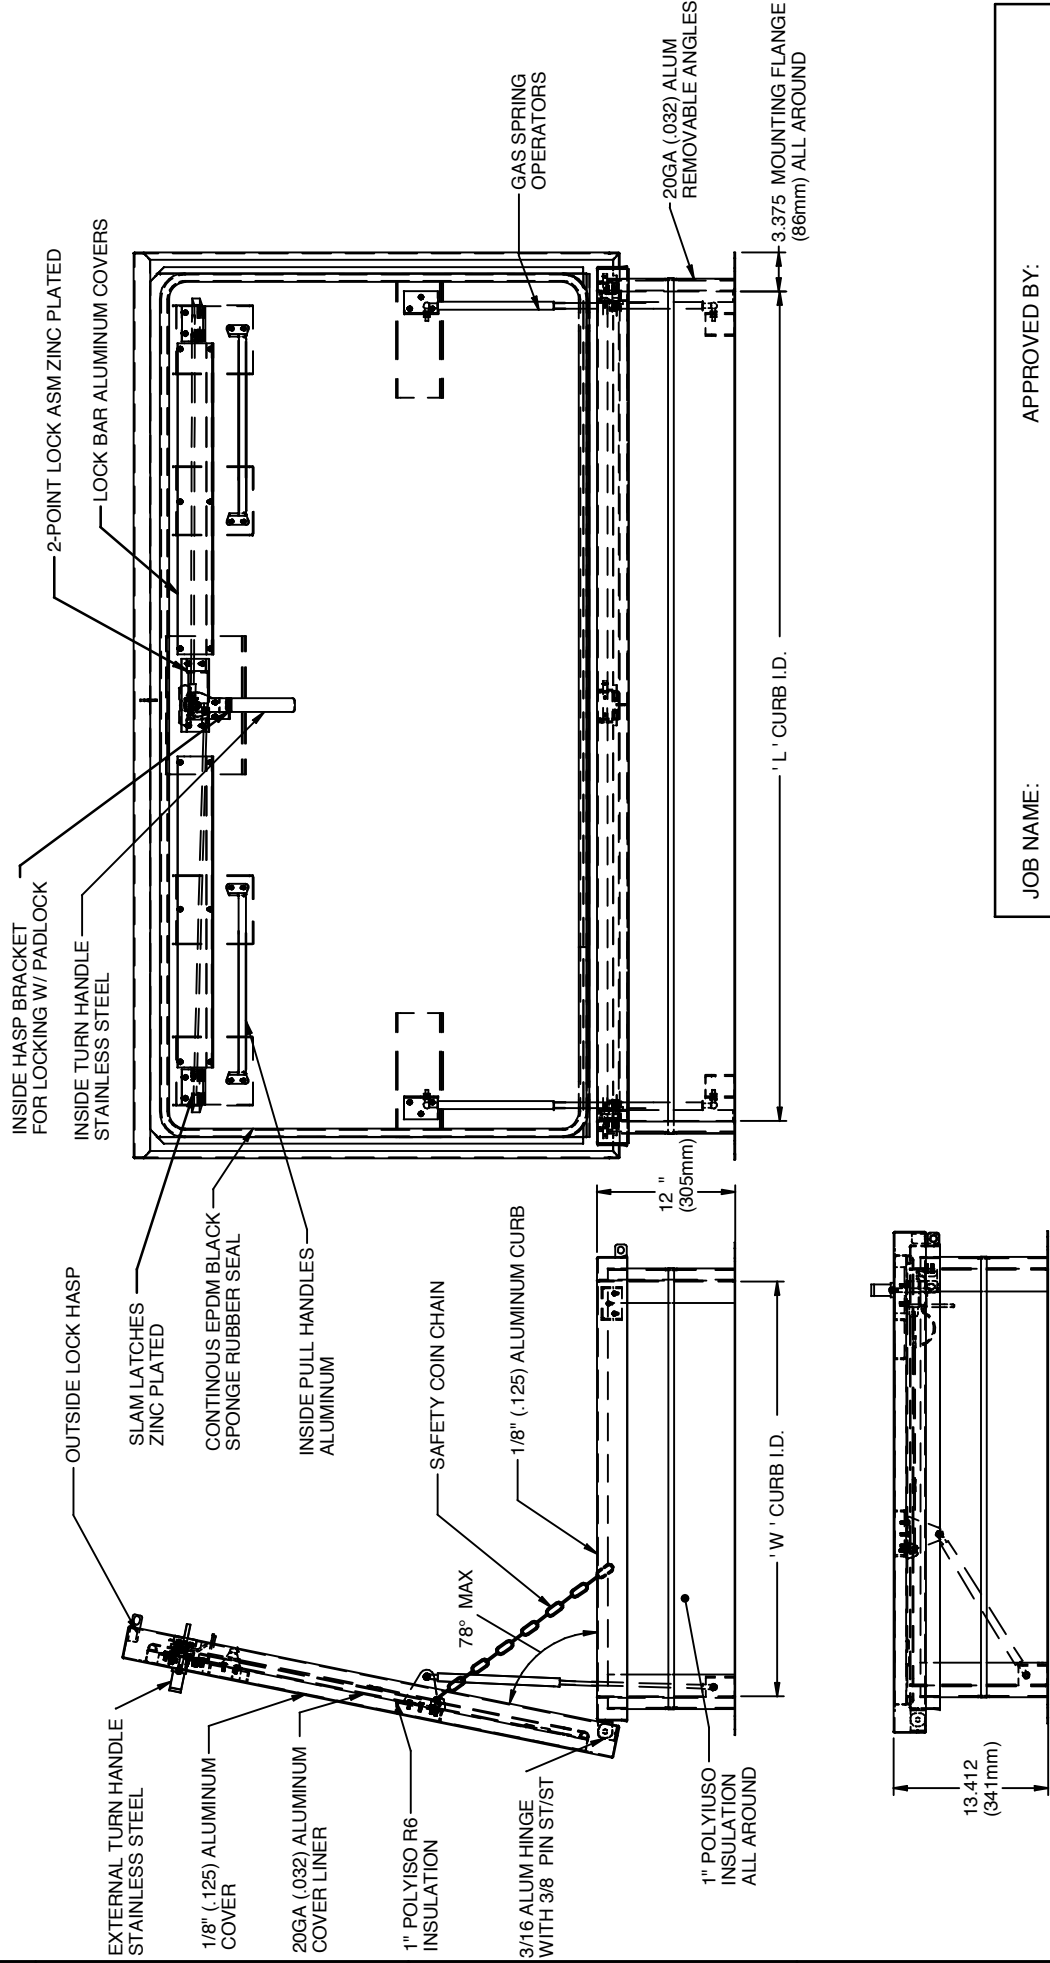

www.acudor.com
U.S.A.: info@acudor.com / 800.722.0501
CANADA: info@acudor.ca / 844.228.3671
INTERNATIONAL: info@acudorintl.com / 905.428.2240

SERVICE STAIR ACCESS ROOF HATCH ALUMINUM

ASSEMBLY NOTE:

UNIT SHALL BE COMPLETELY ASSEMBLED AS SHOWN AND SUPPLIED TO JOB READY FOR INSTALLATION

FINISH: MILL

JOB NAME:
CUSTOMER:

APPROVED BY:
DATE:

This document contains proprietary information which is the property of Acudor Products. It shall not be modified, copied, furnished, nor distributed (in whole or in part) without proper authorization. Copyright © 2020 Acudor Products.