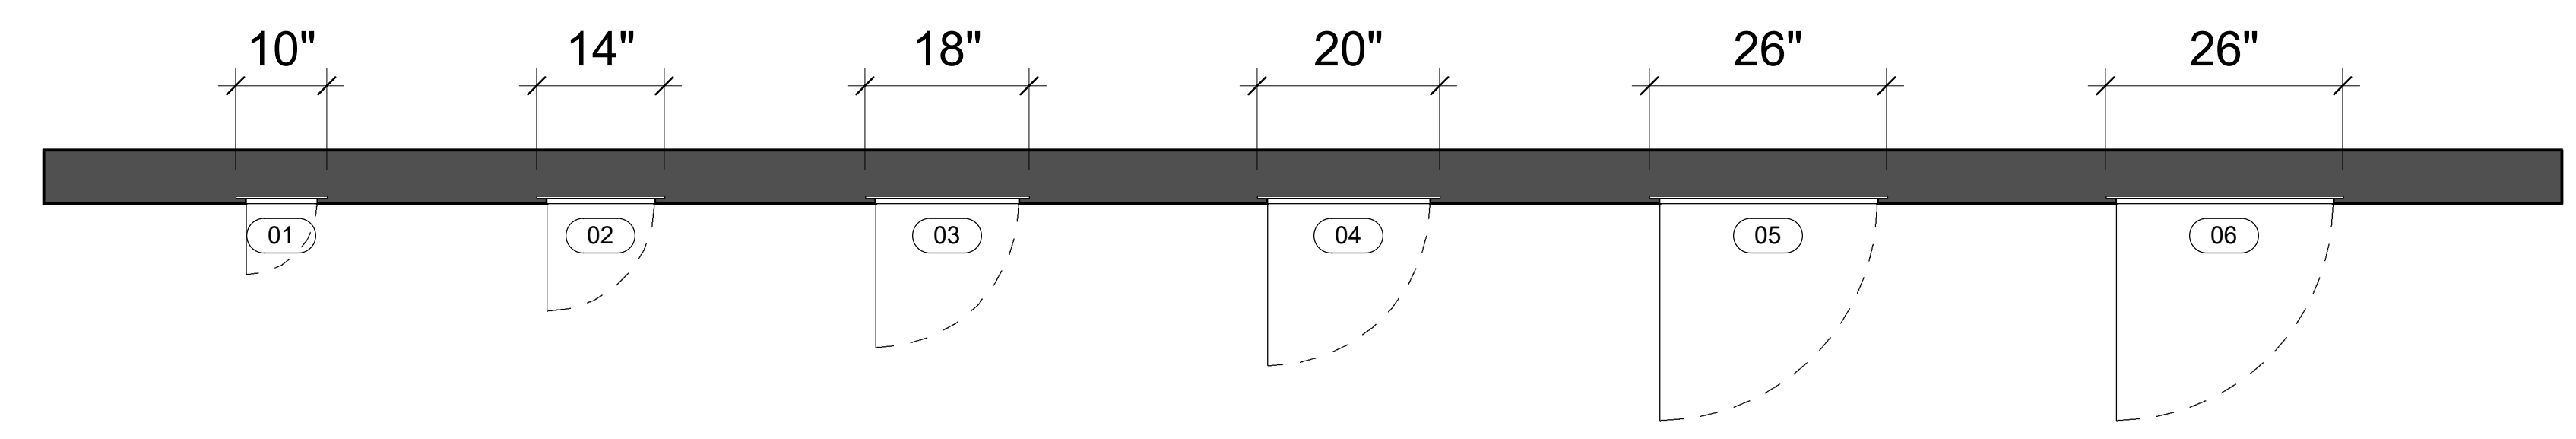

www.acudor.com

1 3D View

2 Level 1  
3/4" = 1'-0"

3 Elevation 2  
3/4" = 1'-0"

Door Schedule												
Type Mark	Manufacturer	Description	Model	Type	Width	Height	URL	Manufacturer URL	USA Manufacturer URL	USA Contact Number	Canada Manufacturer URL	Canada Contact Number
Access_Door_Acudor_Recessed_DW-5058-TD												
01	ACUDOR	RECESSED WITH TILE BACKER	DW-5058-TD-0808	DW-5058-TD-0808	10.00	10.00	www.acudor.com	info@acudorintl.com	info@acudor.com	800-722-0501	info@acudor.ca	844-228-3671
02	ACUDOR	RECESSED WITH TILE BACKER	DW-5058-TD-1212	DW-5058-TD-1212	14.00	14.00	www.acudor.com	info@acudorintl.com	info@acudor.com	800-722-0501	info@acudor.ca	844-228-3671
03	ACUDOR	RECESSED WITH TILE BACKER	DW-5058-TD-1616	DW-5058-TD-1616	18.00	18.00	www.acudor.com	info@acudorintl.com	info@acudor.com	800-722-0501	info@acudor.ca	844-228-3671
04	ACUDOR	RECESSED WITH TILE BACKER	DW-5058-TD-1818	DW-5058-TD-1818	20.00	20.00	www.acudor.com	info@acudorintl.com	info@acudor.com	800-722-0501	info@acudor.ca	844-228-3671
05	ACUDOR	RECESSED WITH TILE BACKER	DW-5058-TD-2424	DW-5058-TD-2424	26.00	26.00	www.acudor.com	info@acudorintl.com	info@acudor.com	800-722-0501	info@acudor.ca	844-228-3671
06	ACUDOR	RECESSED WITH TILE BACKER	DW-5058-TD-2436	DW-5058-TD-2436	26.00	38.00	www.acudor.com	info@acudorintl.com	info@acudor.com	800-722-0501	info@acudor.ca	844-228-3671

## Access Door Acudor Recessed DW 5058-1-TD

### 3D View, Plan, Elev, & Schedule

Project Number 018  
 Date 06-21-2020

# DW-5058-1-TD

Scale 3/4" = 1'-0"