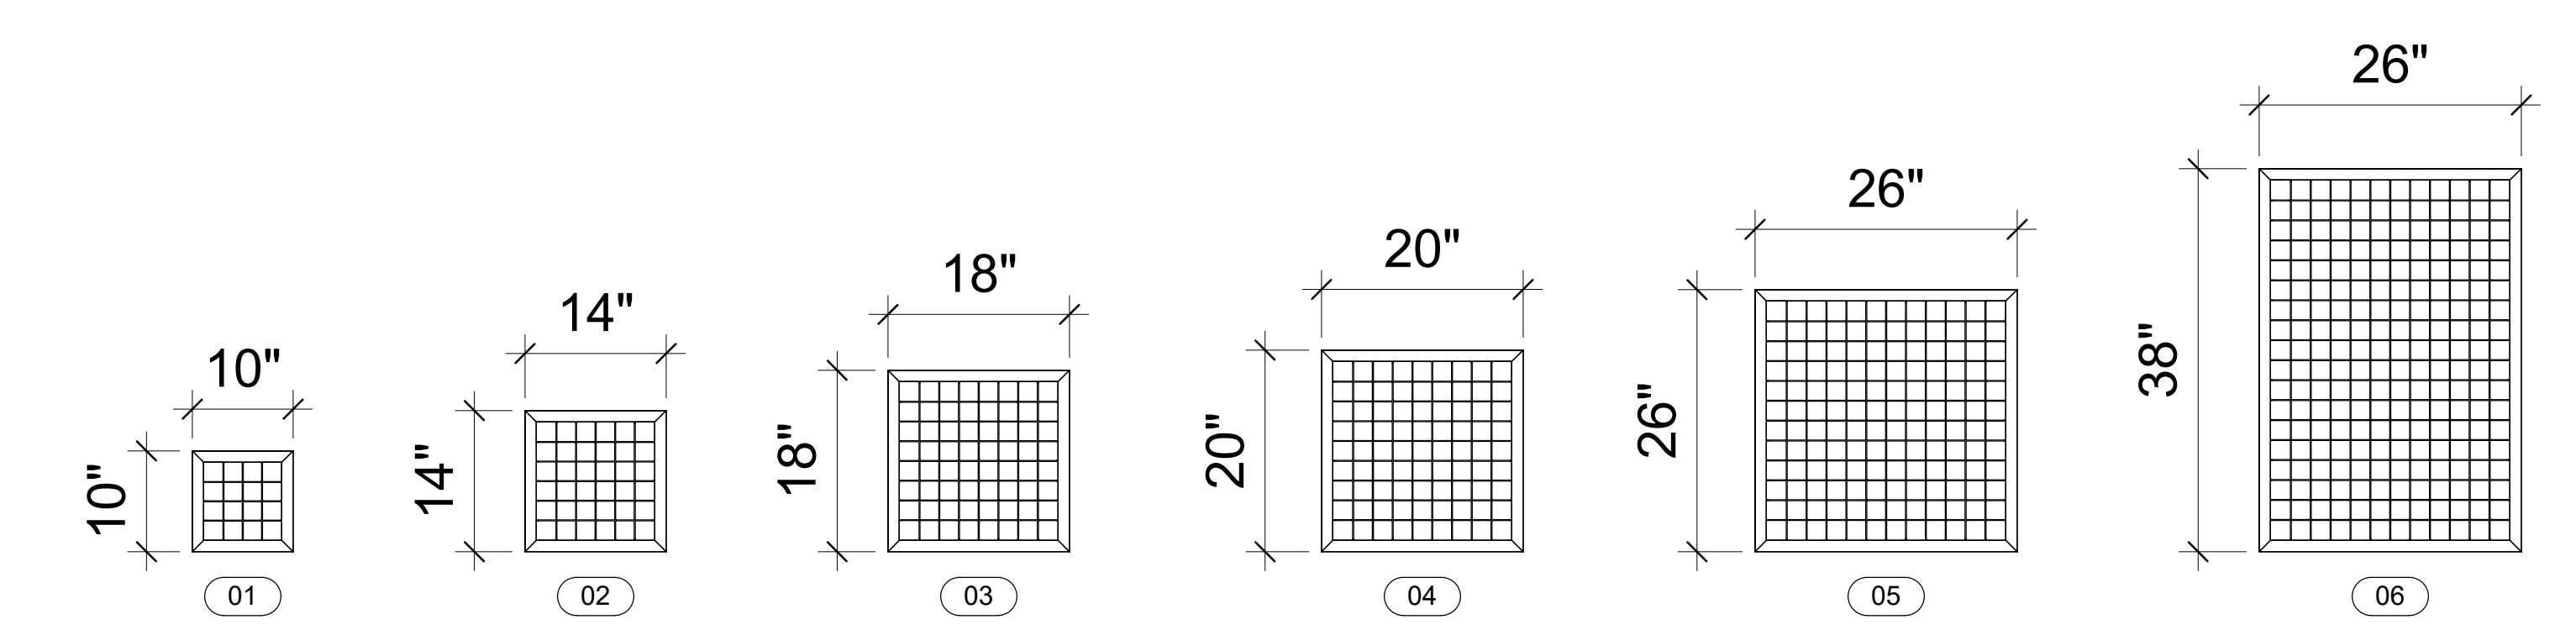

www.acudor.com

1 3D View

2 Level 1  
3/4" = 1'-0"

3 Elevation 2  
3/4" = 1'-0"

Door Schedule												
Type Mark	Manufacturer	Description	Model	Type	Width	Height	URL	Manufacturer URL	USA Manufacturer URL	USA Contact Number	Canada Manufacturer URL	Canada Contact Number
Access_Door_Acudor_Recessed_DW-5058-TD												
01	ACUDOR	RECESSED WITH TILE BACKER	DW-5058-TD-0808	DW-5058-TD-0808	10.00	10.00	www.acudor.com	info@acudorintl.com	info@acudor.com	800-722-0501	info@acudor.ca	844-228-3671
02	ACUDOR	RECESSED WITH TILE BACKER	DW-5058-TD-1212	DW-5058-TD-1212	14.00	14.00	www.acudor.com	info@acudorintl.com	info@acudor.com	800-722-0501	info@acudor.ca	844-228-3671
03	ACUDOR	RECESSED WITH TILE BACKER	DW-5058-TD-1616	DW-5058-TD-1616	18.00	18.00	www.acudor.com	info@acudorintl.com	info@acudor.com	800-722-0501	info@acudor.ca	844-228-3671
04	ACUDOR	RECESSED WITH TILE BACKER	DW-5058-TD-1818	DW-5058-TD-1818	20.00	20.00	www.acudor.com	info@acudorintl.com	info@acudor.com	800-722-0501	info@acudor.ca	844-228-3671
05	ACUDOR	RECESSED WITH TILE BACKER	DW-5058-TD-2424	DW-5058-TD-2424	26.00	26.00	www.acudor.com	info@acudorintl.com	info@acudor.com	800-722-0501	info@acudor.ca	844-228-3671
06	ACUDOR	RECESSED WITH TILE BACKER	DW-5058-TD-2436	DW-5058-TD-2436	26.00	38.00	www.acudor.com	info@acudorintl.com	info@acudor.com	800-722-0501	info@acudor.ca	844-228-3671

## Access Door Acudor Recessed DW 5058-1-TD

### 3D View, Plan, Elev, & Schedule

Project Number 018  
 Date 06-21-2020

# DW-5058-1-TD

Scale 3/4" = 1'-0"