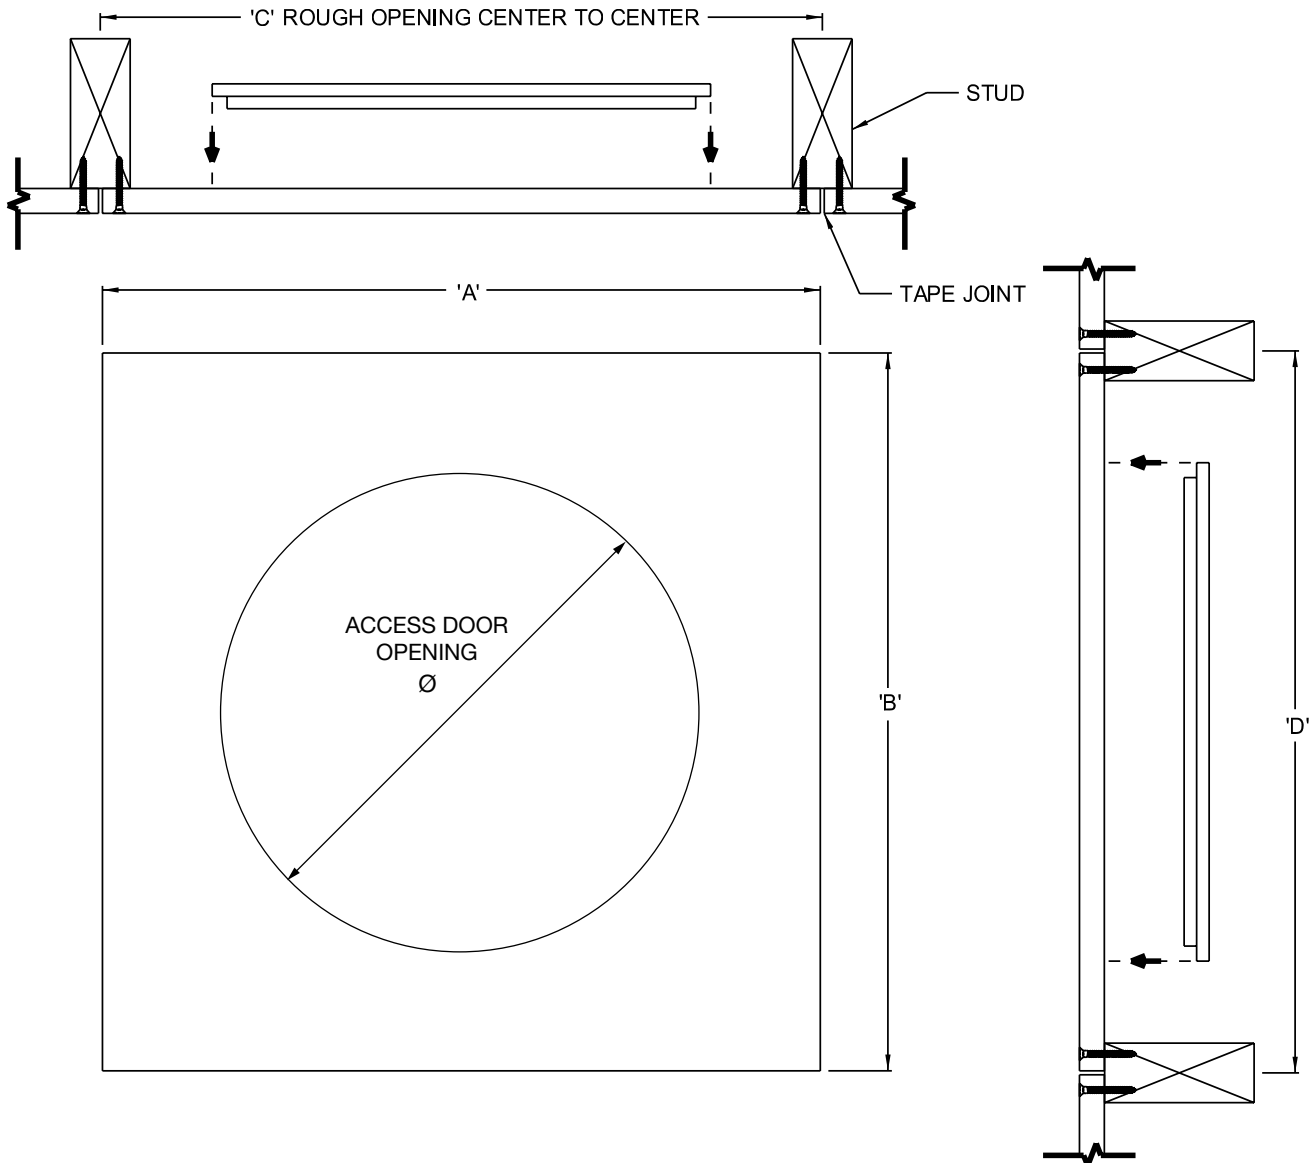

ACUDOR

www.acudor.com
U.S.A.: info@acudor.com / 800.722.0501
CANADA: info@acudor.ca / 844.228.3671
INTERNATIONAL: info@acudorintl.com
905.428.2240

GFRC-ROUND

ROUND POP-OUT ACCESS PANEL

QTY.	NOMINAL SIZE	A	B	C	D
	9" diameter (406)	15" (381)	15" (381)	15" (381)	15" (381)
	12" diameter (457)	18" (457)	18" (457)	18" (457)	18" (457)
	16" diameter (610)	22" (559)	22" (559)	22" (559)	22" (559)
	18" diameter (559)	24" (609)	24" (609)	24" (609)	24" (609)
	24" diameter (762)	30" (762)	30" (762)	30" (762)	30" (762)