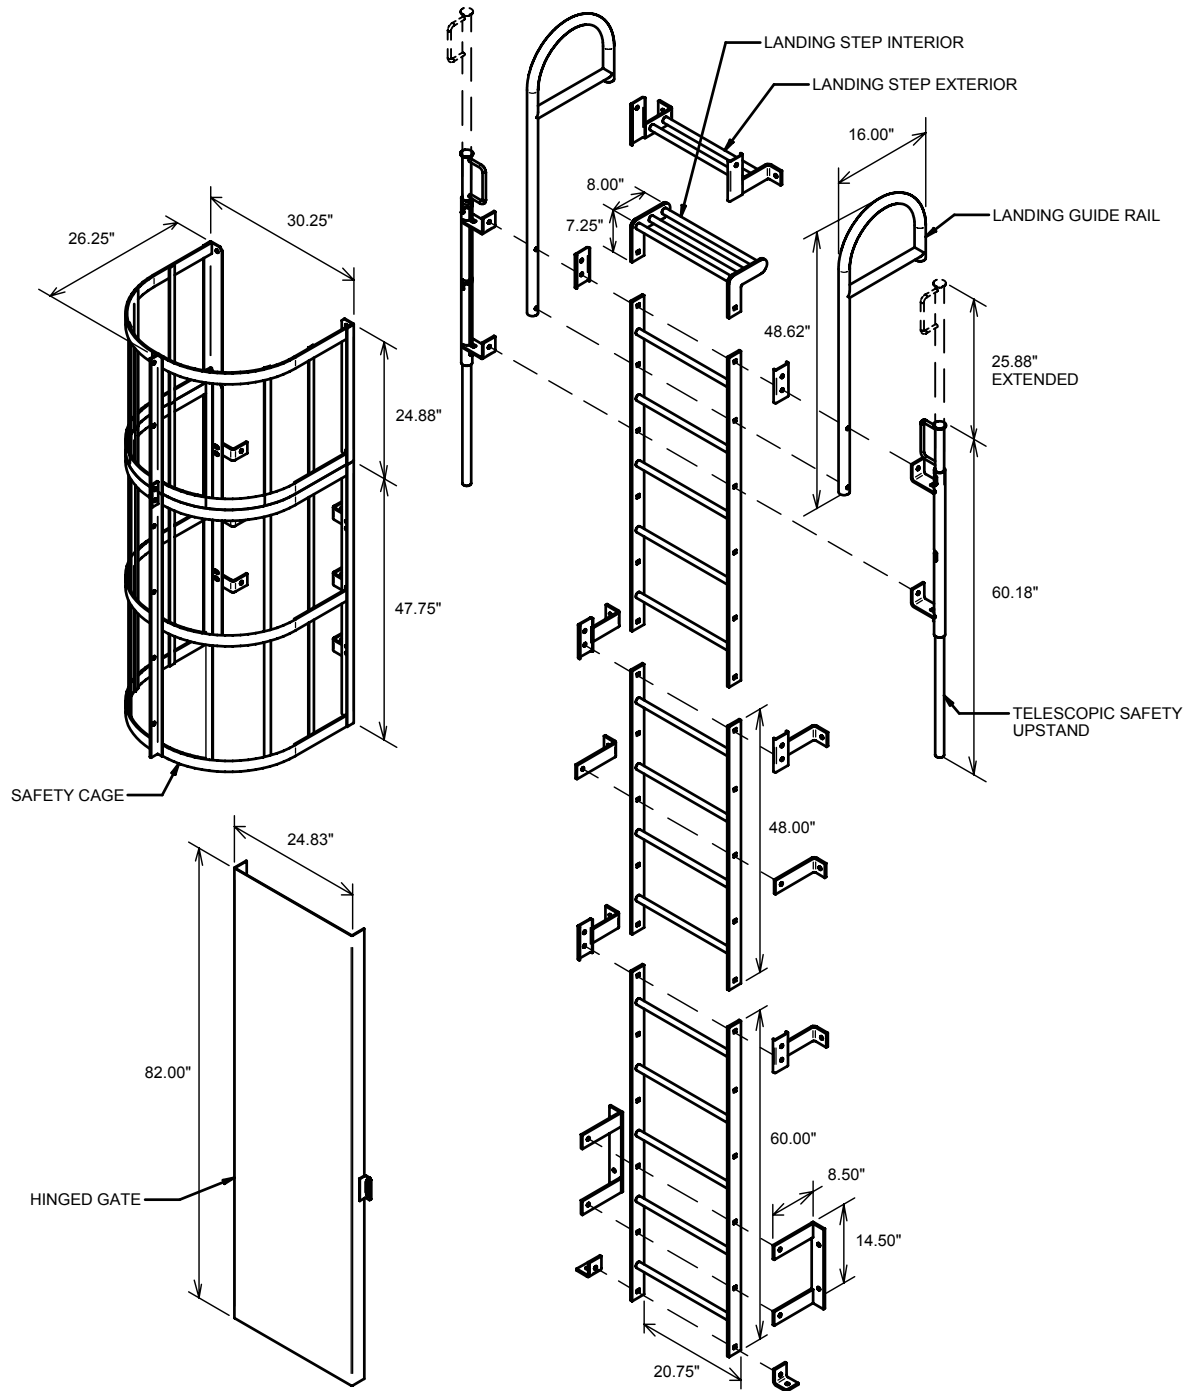

# STEEL LADDER

## HEAVY DUTY

HEAVY DUTY LADDER (2-1/2" X 3/8" STRINGER, 1" DIA. RUNG)  
STANDARD LADDER MODULES: 48.00" AND 60.00" (CAN COMBINE TO DIFFERENT LENGTHS)

MATERIAL:  
 STEEL ASTM A36

FINISH:  
 POWDER COATED TO SAFETY YELLOW  
 GALVANIZED