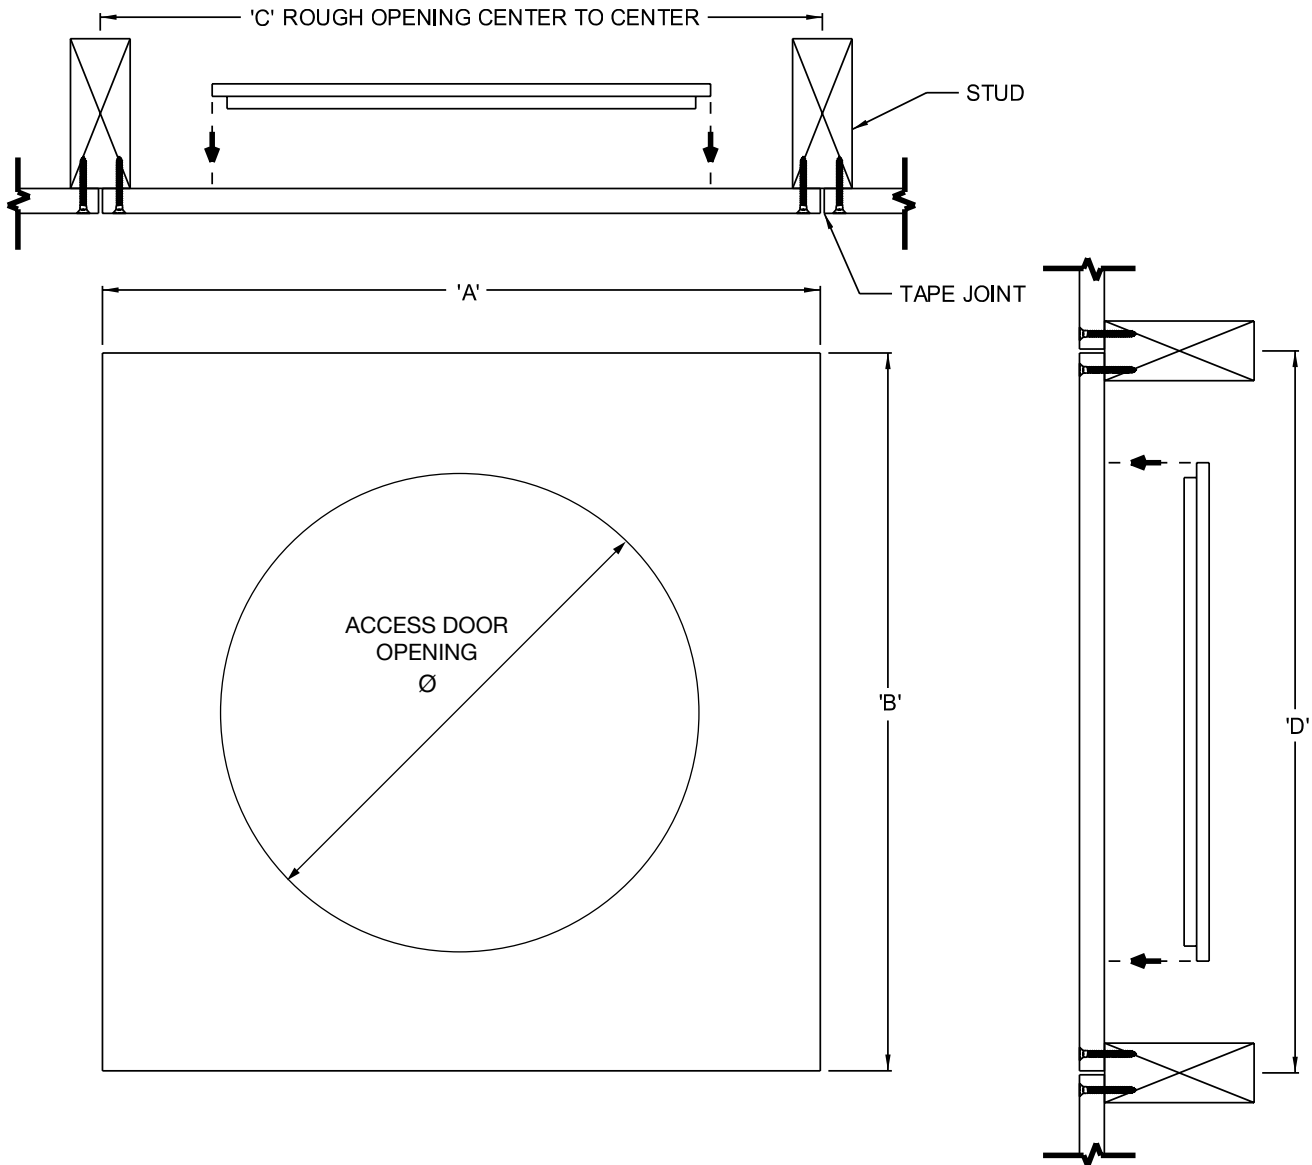

www.acudor.com
 U.S.A.: info@acudor.com / 800.722.0501
 CANADA: info@acudor.ca / 844.228.3671
 INTERNATIONAL: info@acudorintl.com
 (905) 428.2240

GFRC-ROUND

ROUND POP-OUT ACCESS PANEL

| QTY. | NOMINAL SIZE | A | B | C | D |
|------|--------------------|-----------|-----------|-----------|-----------|
| | 9" diameter (406) | 15" (381) | 15" (381) | 15" (381) | 15" (381) |
| | 12" diameter (457) | 18" (457) | 18" (457) | 18" (457) | 18" (457) |
| | 16" diameter (610) | 22" (559) | 22" (559) | 22" (559) | 22" (559) |
| | 18" diameter (559) | 24" (609) | 24" (609) | 24" (609) | 24" (609) |
| | 24" diameter (762) | 30" (762) | 30" (762) | 30" (762) | 30" (762) |
| | | | | | |
| | | | | | |
| | | | | | |